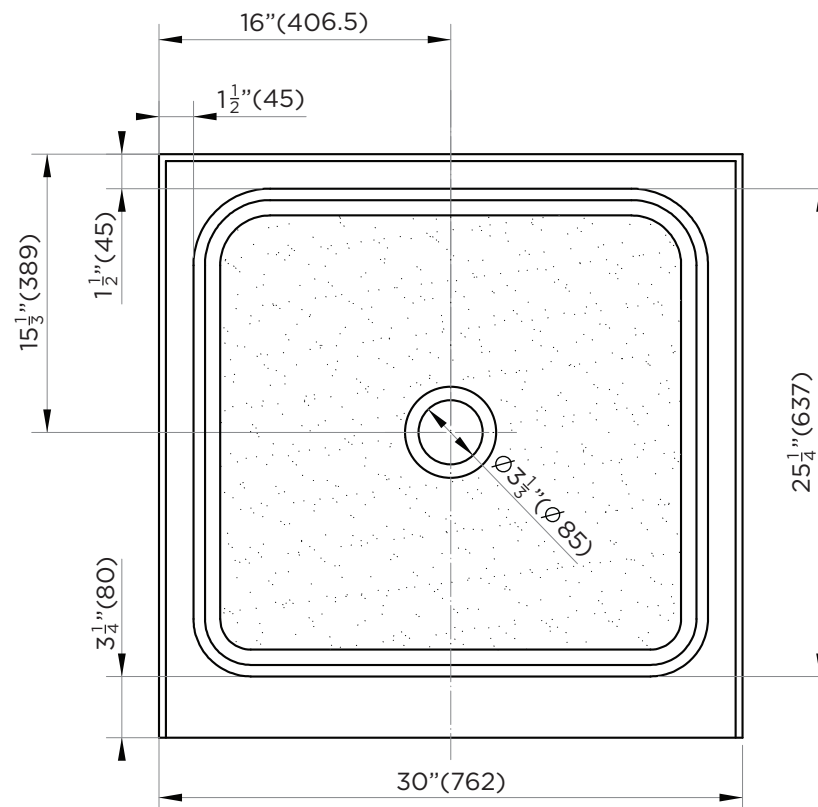

SPECIFICATIONS / TECHNICAL DATA

SHOWER BASE

SINGLE THRESHOLD

ATTENTION! Dimensions may vary by up to 3/8". It is highly recommended to pull all dimensions of actual model for installation and measuring purposes.