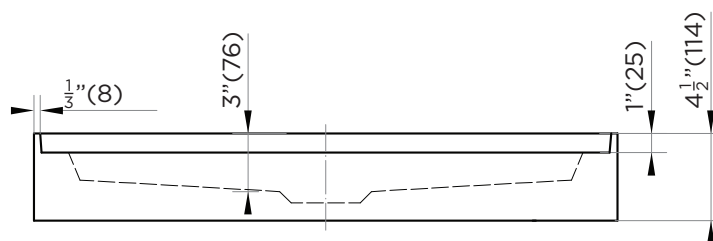

SPECIFICATIONS / TECHNICAL DATA

SHOWER BASE

SINGLE THRESHOLD

ATTENTION! Dimensions may vary by up to 3/8". It is highly recommended to pull all dimensions of actual model for installation and measuring purposes.